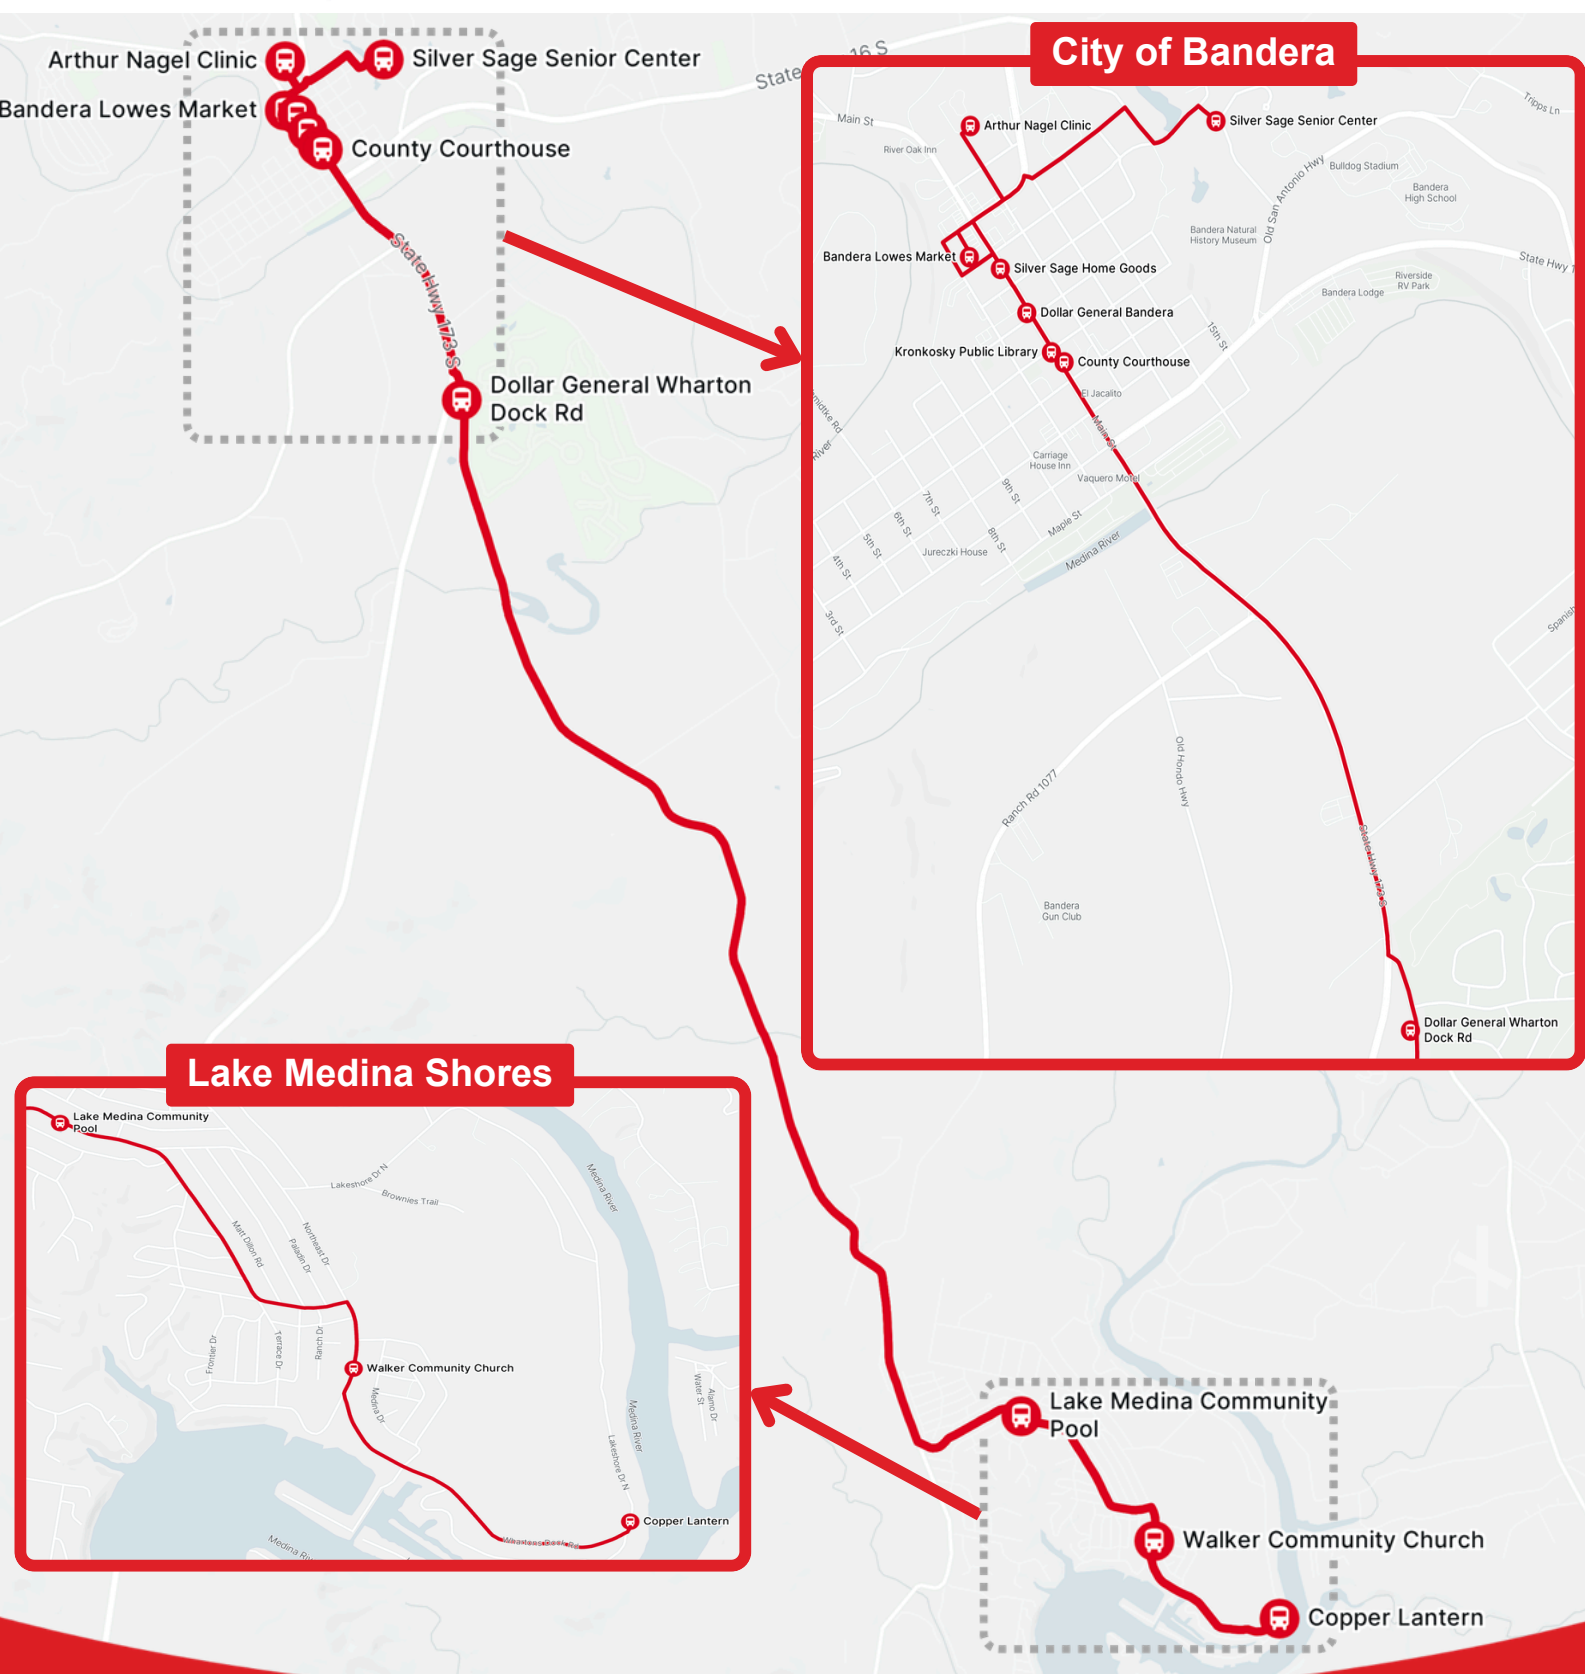

The Bandera Connect is here for you! Ride the bus route that links Lake Medina Shores (Wharton's Dock) and the City of Bandera. Now it's easier than ever to reach grocery stores, medical services, and other everyday destinations in town!

- Available from Monday to Friday
- First Run: 9:30a | Last Run: 5:00p
- No Charge! (\$1.00 Fare Currently Suspended)

The Bandera Connect is all about connecting communities and elevating the quality of life by providing residents with a reliable, affordable way to get where they need to go.

Bandera Connect

Available Monday to Friday

(866) 889-7433

mobility@aacog.gov

aacog.gov/art

Bandera Connect

Available Monday to Friday

First Run: 9:30a | Last Run: 5:00p

~~\$1.00 Fare~~
Currently Suspended

- Deviations* Available Upon Request**
- Requires Phone Call Ahead of Time
 - Stops 1/4 mile Off Fixed Route
 - Bandera Family Practice Clinic
 - Bandera CVS Pharmacy