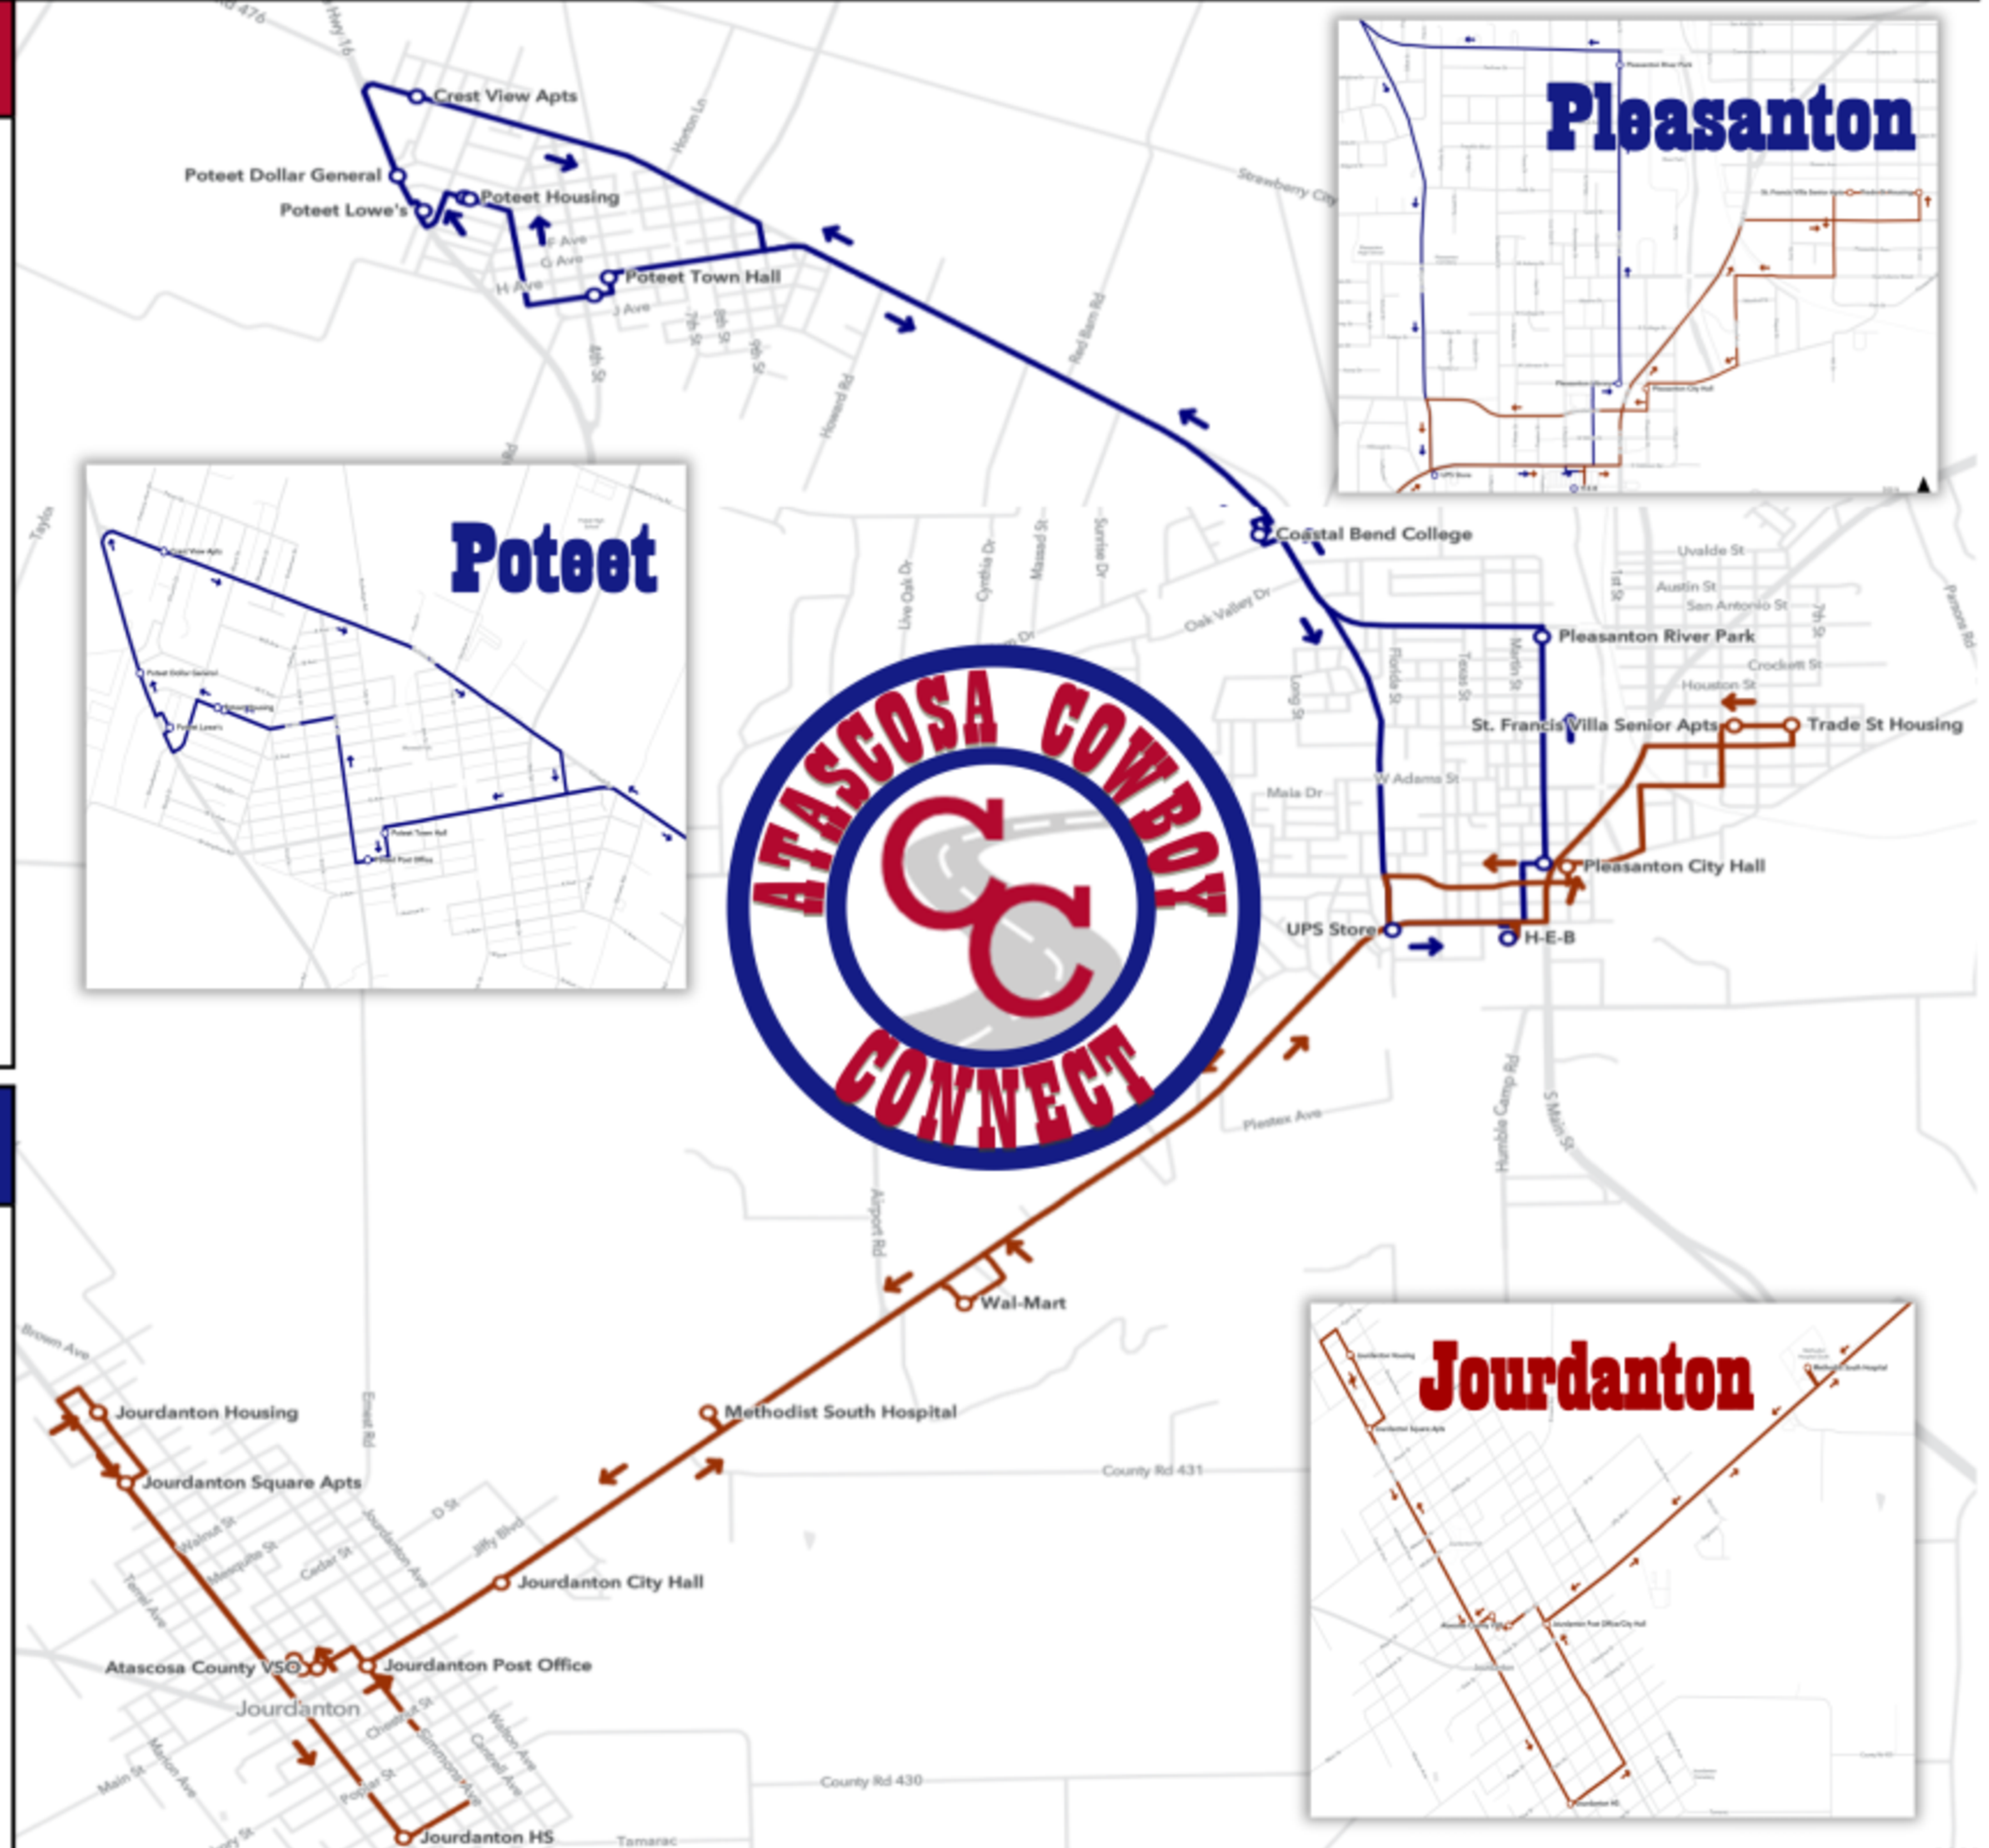

**1st Run starts at 7:00 AM Monday-Friday Last Run starts at 6:00 PM**

**Jourdanton / Pleasanton**

Jourdanton Housing	:00
Jourdanton Square Apts	:02
Jourdanton HS	:06
Jourdanton City Hall	:11
Wal-Mart	:16
H-E-B	:28
Trade St Housing	:34
St. Francis Villa Senior Apts	:36
Pleasanton City Hall	:40
Methodist South Hospital	:49
Atascosa County VSO	:55
Atascosa County Courthouse	:56
Atascosa Adult Probation	:57

**Poteet / Pleasanton**

Poteet Housing	:00
Poteet Lowe's	:03
Crestview Apts	:05
Coastal Bend College	:15
UPS Store	:20
H-E-B	:28
Pleasanton Library	:33
Pleasanton River Park	:37
Coastal Bend College	:41
Poteet Town Hall	:49
Poteet Post Office	:51

[www.aacog.com/alamo-regional-transit](http://www.aacog.com/alamo-regional-transit)