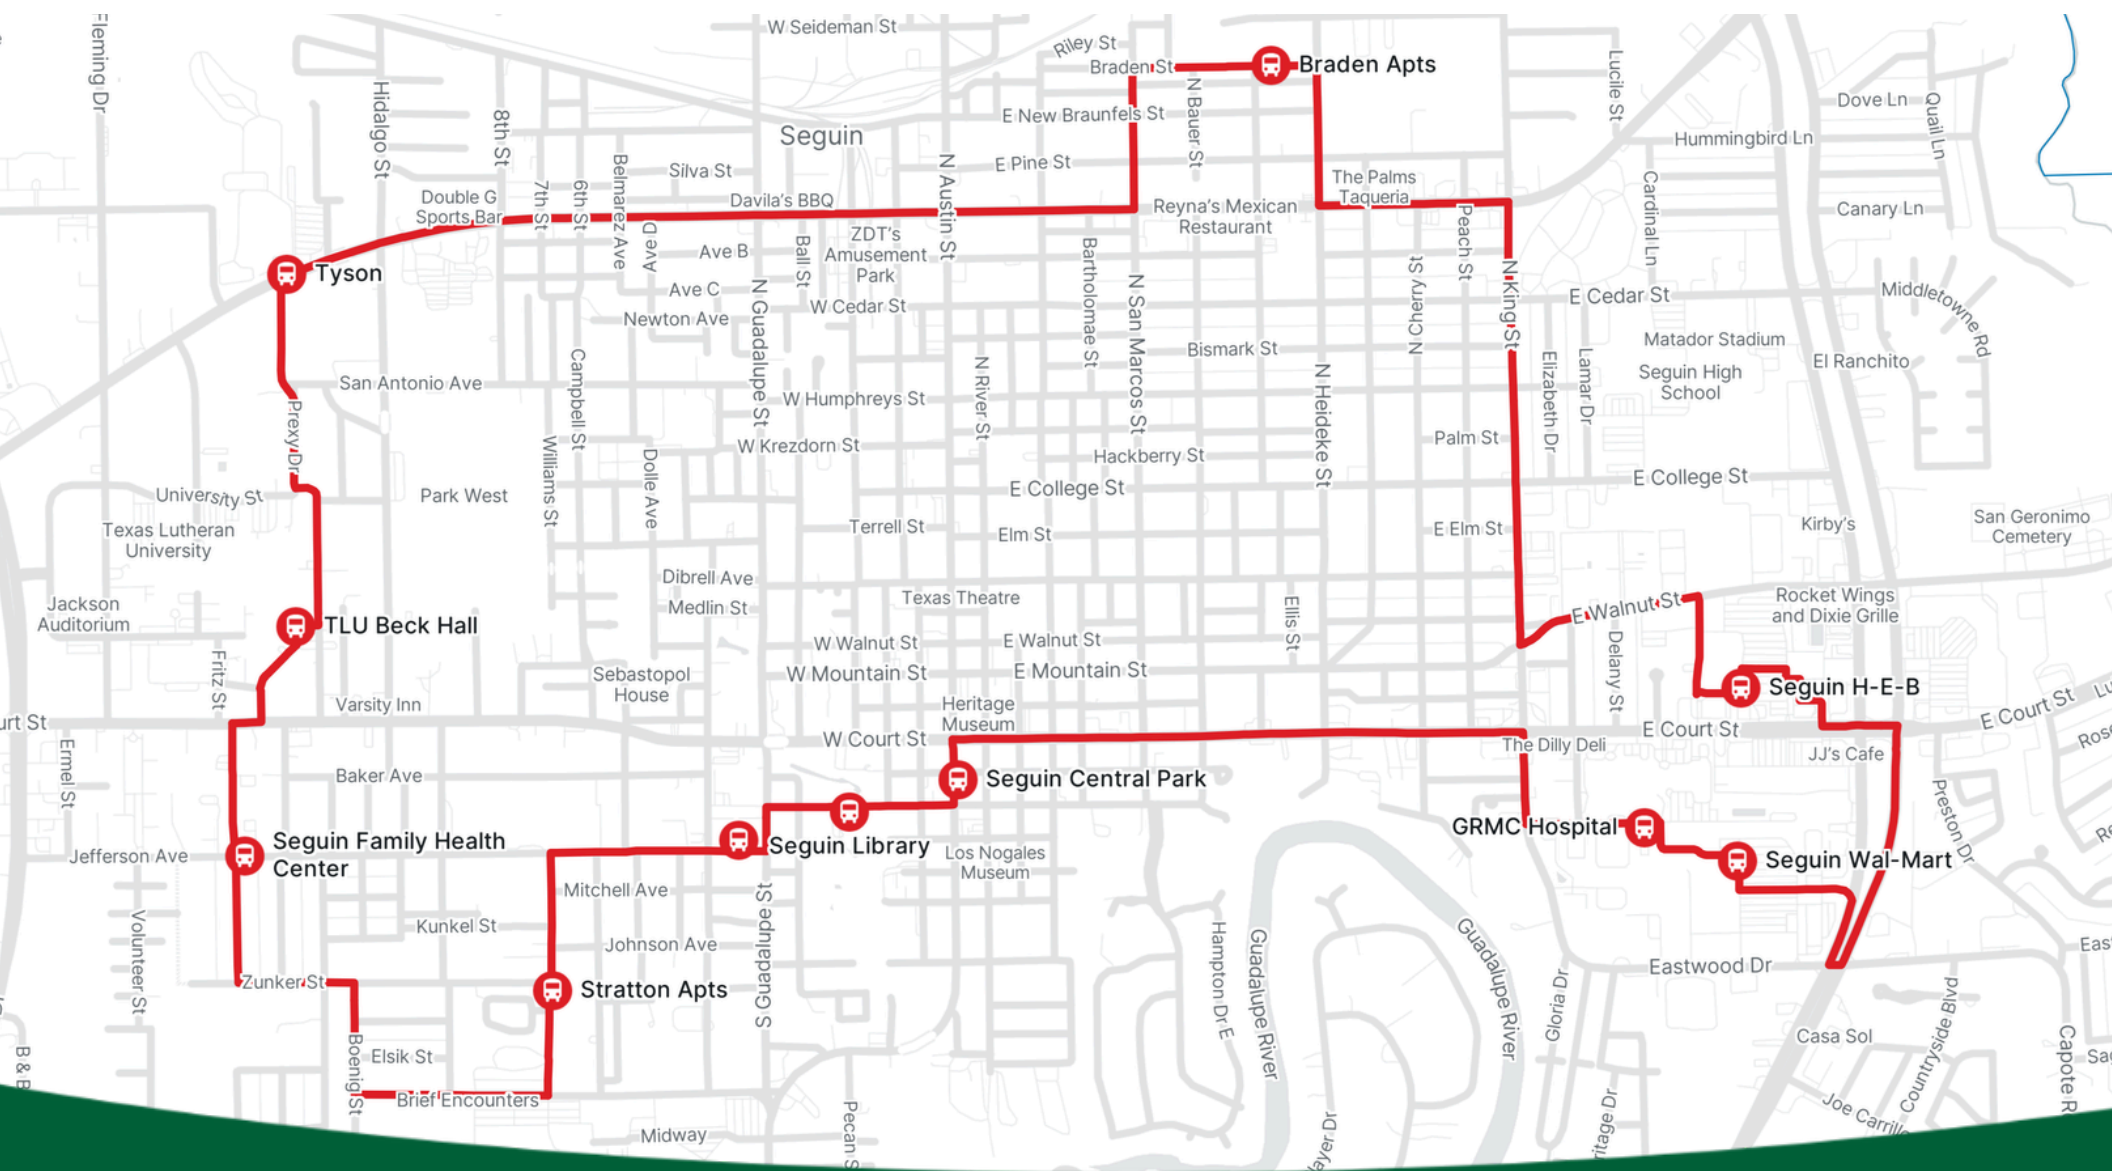

Available Monday to Friday

It's real.

(866) 889-7433

mobility@aacog.gov

aacog.gov/art

Available Monday to Friday

It's real.

~~\$1.00 Fare~~
Currently Suspended

You Wave,
We Stop!

Seguin Library	Seguin Central Park	GRMC Hospital	Seguin Wal-Mart	Seguin H-E-B	Braden Apts	Tyson	TLU Beck Hall	Seguin Family Health Center	Stratton Apts	Walnut Springs Tower	Seguin Library
7:00a	7:03a	7:09a	7:11a	7:21a	7:31a	7:42a	7:44a	7:47a	7:51a	7:56a	8:00a
8:00a	8:03a	8:09a	8:11a	8:21a	8:31a	8:42a	8:44a	8:47a	8:51a	8:56a	9:00a
9:00a	9:03a	9:09a	9:11a	9:21a	9:31a	9:42a	9:44a	9:47a	9:51a	9:56a	10:00a
10:00a	10:03a	10:09a	10:11a	10:21a	10:31a	10:42a	10:44a	10:47a	10:51a	10:56a	11:00a
11:00a	11:03a	11:09a	11:11a	11:21a	11:31a	11:42a	11:44a	11:47a	11:51a	11:56a	12:00p
12:00p	12:03p	12:09p	12:11p	12:21p	12:31p	12:42p	12:44p	12:47p	12:51p	12:56p	1:00p
1:00p	1:03p	1:09p	1:11p	1:21p	1:31p	1:42p	1:44p	1:47p	1:51p	1:56p	2:00p
2:00p	2:03p	2:09p	2:11p	2:21p	2:31p	2:42p	2:44p	2:47p	2:51p	2:56p	3:00p
3:00p	3:03p	3:09p	3:11p	3:21p	3:31p	3:42p	3:44p	3:47p	3:51p	3:56p	4:00p
4:00p	4:03p	4:09p	4:11p	4:21p	4:31p	4:42p	4:44p	4:47p	4:51p	4:56p	5:00p
5:00p	5:03p	5:09p	5:11p	5:21p	5:31p	5:42p	5:44p	5:47p	5:51p	5:56p	6:00p

Download ART Mobile App

Free Wi-Fi

Bike Rack
(E-Bike Friendly)