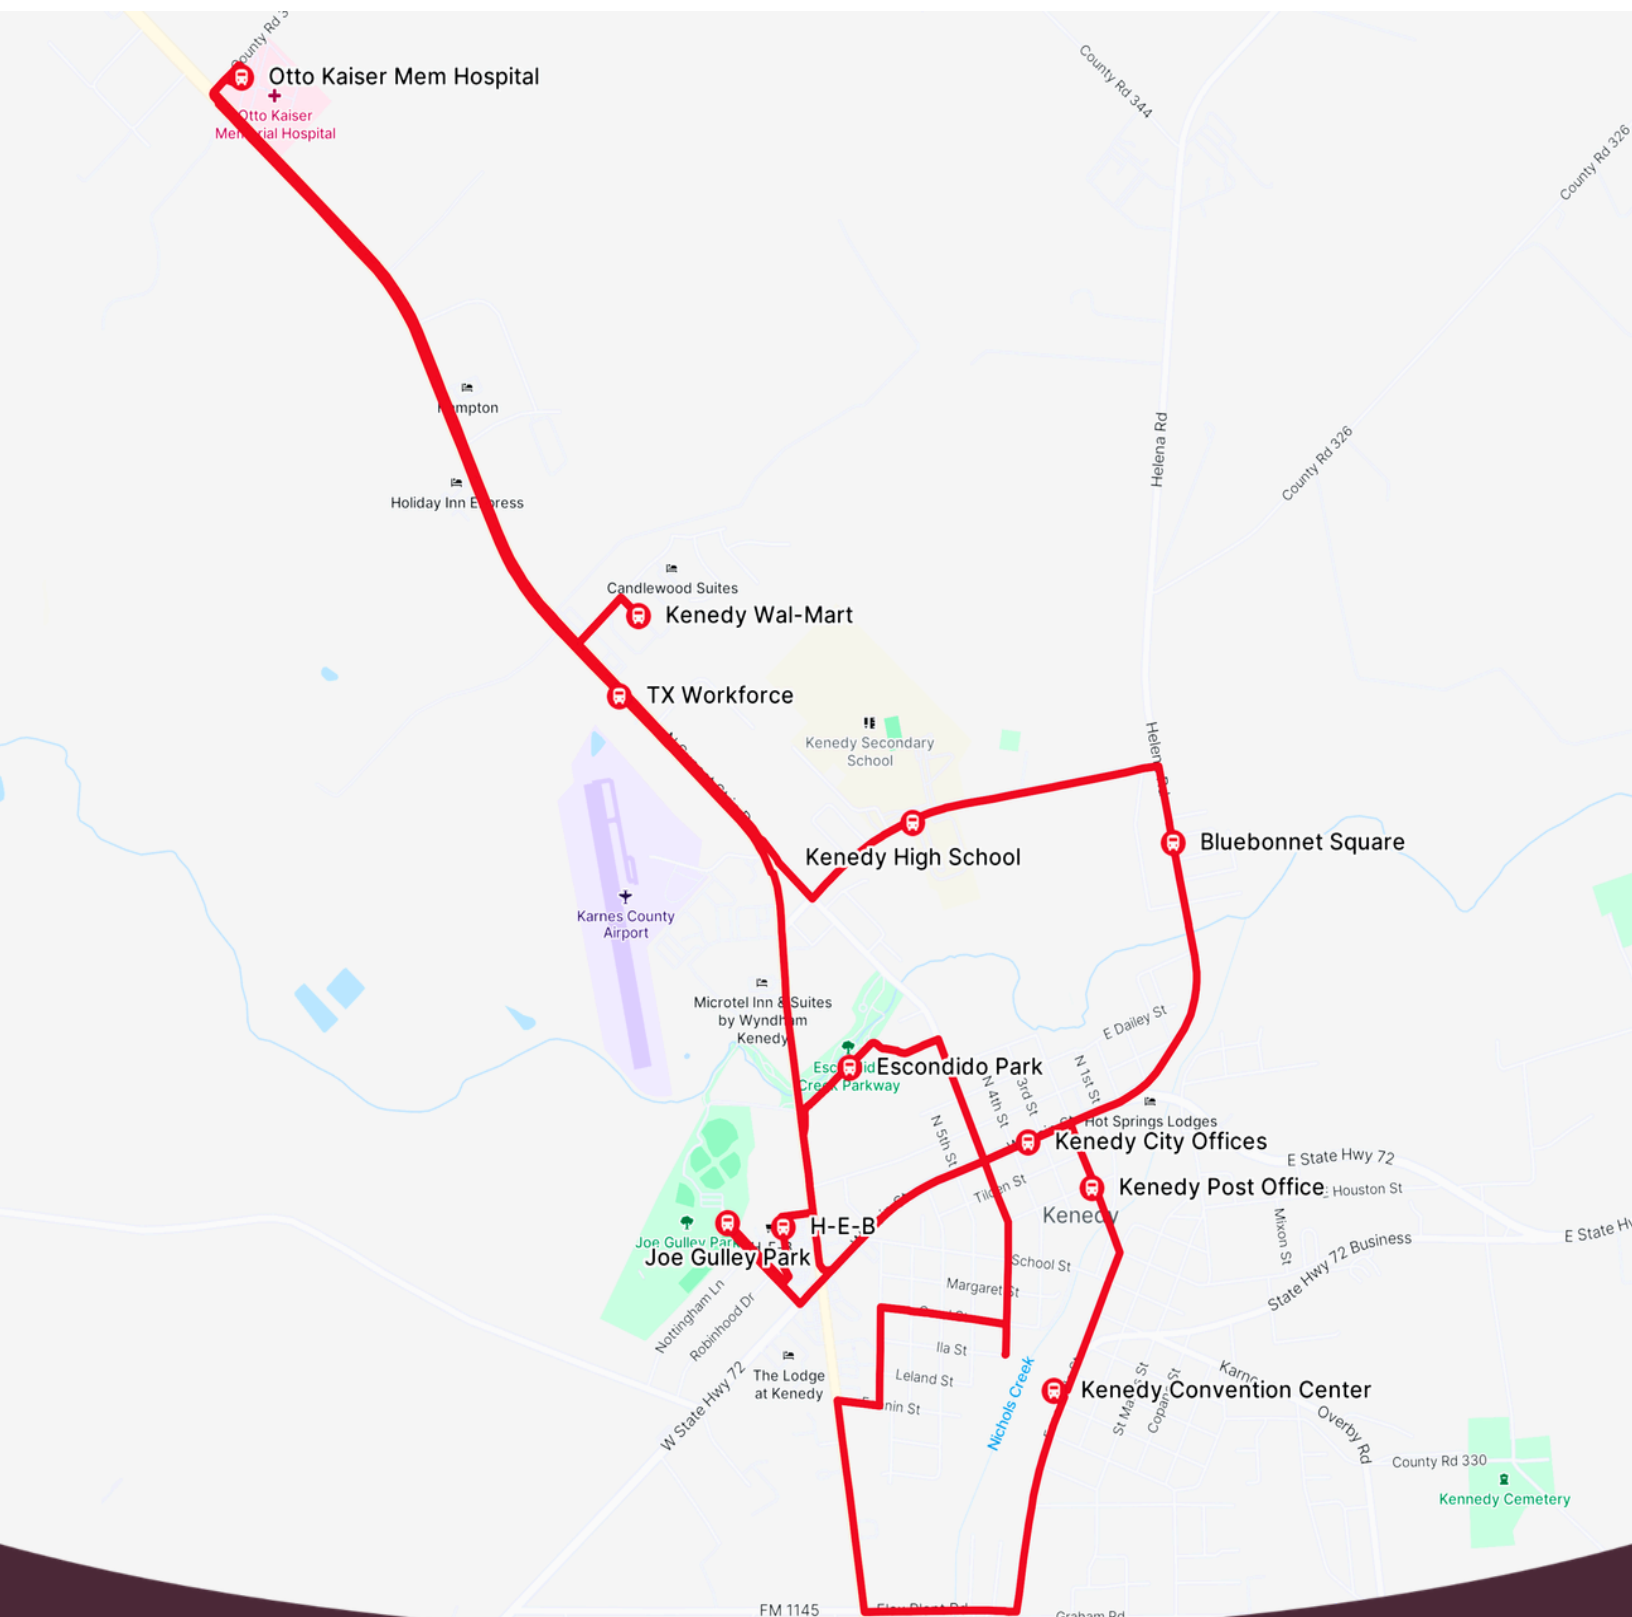

Alamo Regional Transit (ART) proudly operates Connect Kenedy, a weekday fixed bus route that helps Karnes County residents reach key locations in the City of Kenedy.

Providing a reliable and affordable way to get around, Connect Kenedy can give you a ride to work, school, medical appointments, local offices, community spaces, the grocery store, and more. Waving down the bus is encouraged for safe locations along the route, and deviations are available upon request with a phone call ahead of time for stops up to 1/4 mile off the fixed route.

The regular \$1.00 bus fare is currently suspended, so you can ride for FREE until further notice.

Connect Kenedy is available Monday through Friday, with the first run starting at 7:00a and the last run at 6:00p.

More details, route maps, and schedules are available at aacog.gov/art

Available Monday to Friday

(866) 889-7433

mobility@aacog.gov

aacog.gov/art

Available Monday to Friday

First Run: 7:00a | Last Run: 6:00p

***Deviations**
When a fixed route bus temporarily leaves its route to serve a rider, then returns to the route.